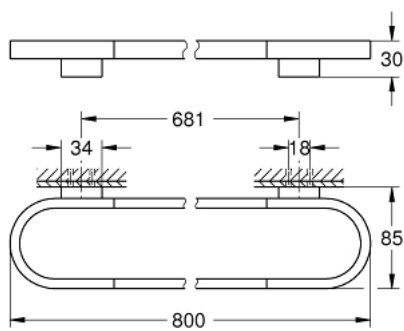

41 058 GL0 **SELECTION TOWEL RAIL**

PRODUCT DESCRIPTION

- Colour: cool sunrise
- material: metal
- length 800 mm
- concealed fastening
- GROHE LongLife finish