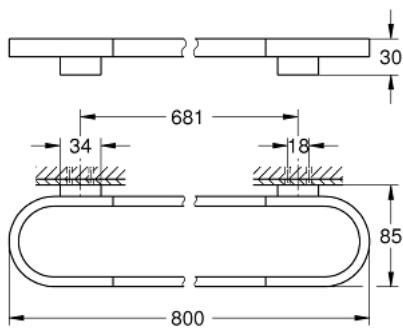

41 058 GL0 **SELECTION TOWEL RAIL**

PRODUCT DESCRIPTION

- Tyc: cool sunrise
- material: metal
- length 800 mm
- concealed fastening
- GROHE LongLife finish