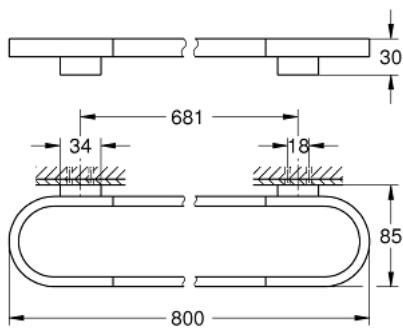

## 41 058 GN0 SELECTION TOWEL RAIL

### PRODUCT DESCRIPTION

- Colour: brushed cool sunrise
- material: metal
- length 800 mm
- concealed fastening
- GROHE LongLife finish