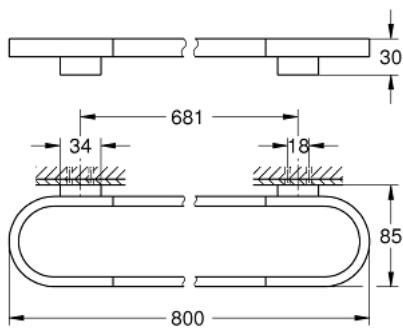

41 058 GN0 SELECTION TOWEL RAIL

PRODUCT DESCRIPTION

- Tyc: brushed cool sunrise
- material: metal
- length 800 mm
- concealed fastening
- GROHE LongLife finish