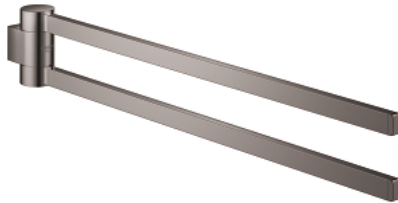

41 063 A00 SELECTION TOWEL HOLDER, PIVOTABLE

PRODUCT DESCRIPTION

- Colour: hard graphite
- material: metal
- depth 441 mm (functional depth 400 mm)
- two arms
- concealed fastening
- GROHE LongLife finish