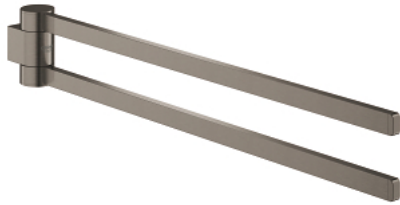

41 063 AL0 SELECTION TOWEL HOLDER, PIVOTABLE

PRODUCT DESCRIPTION

- Colour: brushed hard graphite
- material: metal
- depth 441 mm (functional depth 400 mm)
- two arms
- concealed fastening
- GROHE LongLife finish