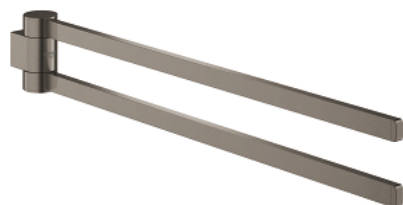

41 063 AL0 SELECTION TOWEL HOLDER, PIVOTABLE

PRODUCT DESCRIPTION

- Tyc: brushed hard graphite
- material: metal
- depth 441 mm (functional depth 400 mm)
- two arms
- concealed fastening
- GROHE LongLife finish