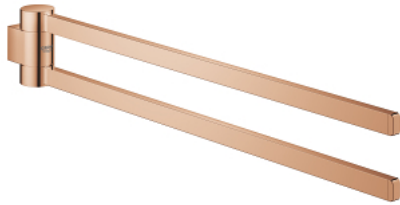

41 063 DA0 SELECTION TOWEL HOLDER, PIVOTABLE

PRODUCT DESCRIPTION

- Colour: warm sunset
- material: metal
- depth 441 mm (functional depth 400 mm)
- two arms
- concealed fastening
- GROHE LongLife finish