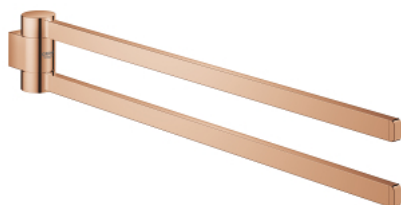

## 41 063 DA0 SELECTION TOWEL HOLDER, PIVOTABLE

### PRODUCT DESCRIPTION

- Tyc: warm sunset
- material: metal
- depth 441 mm (functional depth 400 mm)
- two arms
- concealed fastening
- GROHE LongLife finish