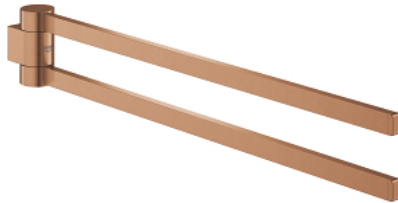

41 063 DL0 SELECTION TOWEL HOLDER, PIVOTABLE

PRODUCT DESCRIPTION

- Colour: brushed warm sunset
- material: metal
- depth 441 mm (functional depth 400 mm)
- two arms
- concealed fastening
- GROHE LongLife finish