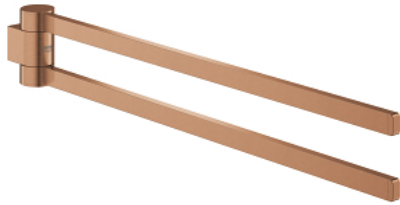

41 063 DL0 SELECTION TOWEL HOLDER, PIVOTABLE

PRODUCT DESCRIPTION

- Tyc: brushed warm sunset
- material: metal
- depth 441 mm (functional depth 400 mm)
- two arms
- concealed fastening
- GROHE LongLife finish