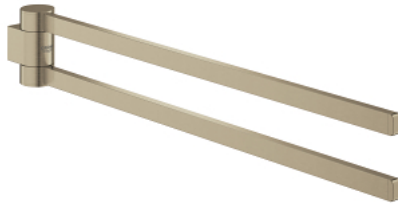

41 063 EN0 SELECTION TOWEL HOLDER, PIVOTABLE

PRODUCT DESCRIPTION

- Colour: brushed nickel
- material: metal
- depth 441 mm (functional depth 400 mm)
- two arms
- concealed fastening
- GROHE LongLife finish