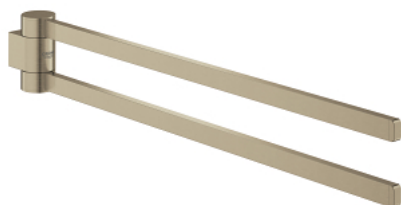

## 41 063 EN0 SELECTION TOWEL HOLDER, PIVOTABLE

### PRODUCT DESCRIPTION

- Tyc: brushed nickel
- material: metal
- depth 441 mm (functional depth 400 mm)
- two arms
- concealed fastening
- GROHE LongLife finish