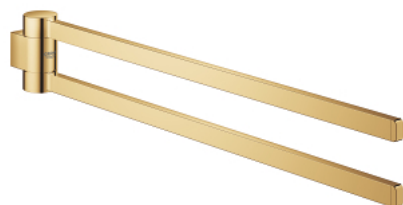

41 063 GL0 SELECTION TOWEL HOLDER, PIVOTABLE

PRODUCT DESCRIPTION

- Colour: cool sunrise
- material: metal
- depth 441 mm (functional depth 400 mm)
- two arms
- concealed fastening
- GROHE LongLife finish