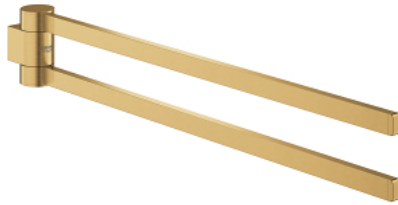

41 063 GN0 SELECTION TOWEL HOLDER, PIVOTABLE

PRODUCT DESCRIPTION

- Colour: brushed cool sunrise
- material: metal
- depth 441 mm (functional depth 400 mm)
- two arms
- concealed fastening
- GROHE LongLife finish