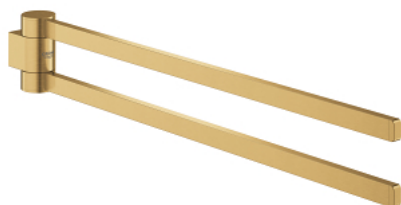

41 063 GN0 SELECTION TOWEL HOLDER, PIVOTABLE

PRODUCT DESCRIPTION

- Tyc: brushed cool sunrise
- material: metal
- depth 441 mm (functional depth 400 mm)
- two arms
- concealed fastening
- GROHE LongLife finish