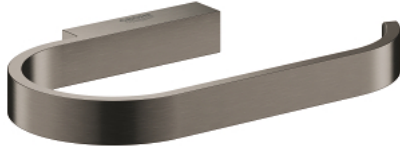

41 068 AL0 SELECTION TOILET PAPER HOLDER

PRODUCT DESCRIPTION

- Tyc: brushed hard graphite
- without cover
- material: metal
- wall mounted
- concealed fastening
- GROHE LongLife finish