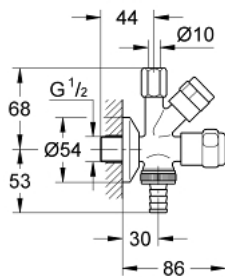

## 41 073 000 ORIGINAL WAS® COMBINATION SERVICE VALVE 1/2"

### PRODUCT DESCRIPTION

- Colour: chrome
- wall mounted
- cartridge headpart for closable copper pipe connection
- grease chamber headpart 3/8" for closable hose connection
- non-return valve type EB
- protected against backflow
- GROHE LongLife finish

### SPARE PARTS

1: Headpart 3/8" (Spare part-nr. 41816000)

1.1: Snap insert (Spare part-nr. 4184200M)

2: Pipe-ventilating valve 3/4" (Spare part-nr. 41239000)\*

3: Cap 3/4" (Spare part-nr. 41826000)\*

4: Handle (Spare part-nr. 41000000)\*