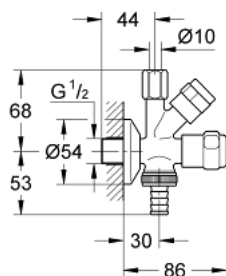

41 073 000 ORIGINAL WAS® COMBINATION SERVICE VALVE 1/2"

PRODUCT DESCRIPTION

- Tyc: Chrome
- wall mounted
- cartridge headpart for closable copper pipe connection
- grease chamber headpart 3/8" for closable hose connection
- non-return valve type EB
- protected against backflow
- GROHE LongLife finish

41 073 000 ORIGINAL WAS® COMBINATION SERVICE VALVE 1/2"

SPARE PARTS

1: Headpart 3/8" (Spare part-nr. 41816000)

1.1: Snap insert (Spare part-nr. 4184200M)

2: Pipe-ventilating valve 3/4" (Spare part-nr. 41239000)*

3: Cap 3/4" (Spare part-nr. 41826000)*

4: Handle (Spare part-nr. 41000000)*

* Optional accessories