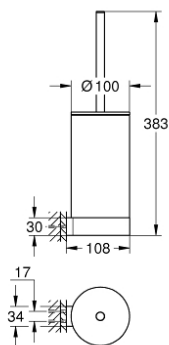

## 41 076 000 SELECTION TOILET BRUSH SET

### PRODUCT DESCRIPTION

- Tyc: Chrome
- material: glass / metal
- wall mounted
- concealed fastening
- GROHE LongLife finish

### SPARE PARTS

- 1: Spare brush (Spare part-nr. 40951000)
- 1.1: Spare brush head (Spare part-nr. 40791001)
- 2: Spare glass for brush (Spare part-nr. 40993000)