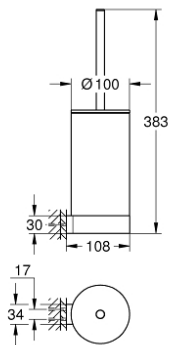

41 076 A00 SELECTION TOILET BRUSH SET

PRODUCT DESCRIPTION

- Colour: hard graphite
- material: glass / metal
- wall mounted
- concealed fastening
- GROHE LongLife finish

41 076 A00 SELECTION TOILET BRUSH SET

SPARE PARTS

- 1: Spare brush (Spare part-nr. 40951A00)
- 1.1: Spare brush head (Spare part-nr. 40791KS1)
- 2: Spare glass for brush (Spare part-nr. 40993000)