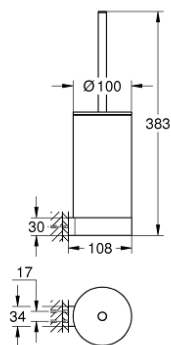

41 076 A00 SELECTION TOILET BRUSH SET

PRODUCT DESCRIPTION

- Tyc: hard graphite
- material: glass / metal
- wall mounted
- concealed fastening
- GROHE LongLife finish

41 076 A00 SELECTION TOILET BRUSH SET

SPARE PARTS

- 1: Spare brush (Spare part-nr. 40951A00)
- 1.1: Spare brush head (Spare part-nr. 40791KS1)
- 2: Spare glass for brush (Spare part-nr. 40993000)