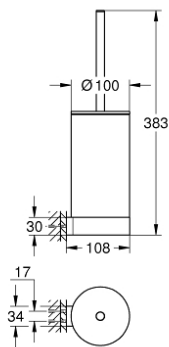

41 076 AL0 SELECTION TOILET BRUSH SET

PRODUCT DESCRIPTION

- Colour: brushed hard graphite
- material: glass / metal
- wall mounted
- concealed fastening
- GROHE LongLife finish

41 076 AL0 SELECTION TOILET BRUSH SET

SPARE PARTS

- 1: Spare brush (Spare part-nr. 40951AL0)
- 1.1: Spare brush head (Spare part-nr. 40791KS1)
- 2: Spare glass for brush (Spare part-nr. 40993000)