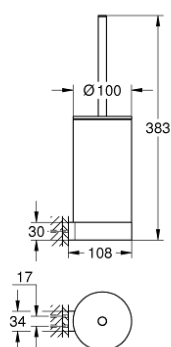

41 076 AL0 SELECTION TOILET BRUSH SET

PRODUCT DESCRIPTION

- Tyc: brushed hard graphite
- material: glass / metal
- wall mounted
- concealed fastening
- GROHE LongLife finish