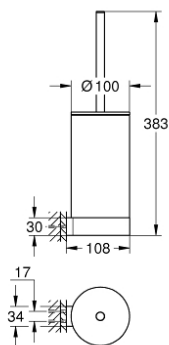

41 076 BE0 SELECTION TOILET BRUSH SET

PRODUCT DESCRIPTION

- Colour: polished nickel
- material: glass / metal
- wall mounted
- concealed fastening
- GROHE LongLife finish

41 076 BE0 SELECTION TOILET BRUSH SET

SPARE PARTS

- 1: Spare brush (Spare part-nr. 40951BE0)
- 1.1: Spare brush head (Spare part-nr. 40791KS1)
- 2: Spare glass for brush (Spare part-nr. 40993000)