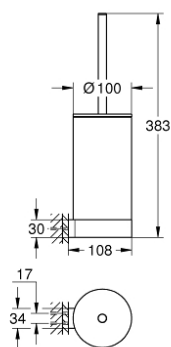

41 076 BE0 SELECTION TOILET BRUSH SET

PRODUCT DESCRIPTION

- Tyc: polished nickel
- material: glass / metal
- wall mounted
- concealed fastening
- GROHE LongLife finish

41 076 BE0 SELECTION TOILET BRUSH SET

SPARE PARTS

- 1: Spare brush (Spare part-nr. 40951BE0)
- 1.1: Spare brush head (Spare part-nr. 40791KS1)
- 2: Spare glass for brush (Spare part-nr. 40993000)