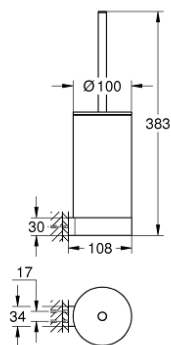

## 41 076 DA0 SELECTION TOILET BRUSH SET

## 41 076 DA0 **SELECTION TOILET BRUSH SET**

### SPARE PARTS

- 1: Spare brush (Spare part-nr. 40951DA0)
- 1.1: Spare brush head (Spare part-nr. 40791KS1)
- 2: Spare glass for brush (Spare part-nr. 40993000)