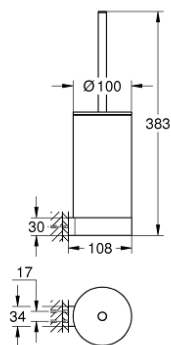

41 076 DA0 SELECTION TOILET BRUSH SET

PRODUCT DESCRIPTION

- Tyc: warm sunset
- material: glass / metal
- wall mounted
- concealed fastening
- GROHE LongLife finish

41 076 DA0 **SELECTION TOILET BRUSH SET**

SPARE PARTS

- 1: Spare brush (Spare part-nr. 40951DA0)
- 1.1: Spare brush head (Spare part-nr. 40791KS1)
- 2: Spare glass for brush (Spare part-nr. 40993000)