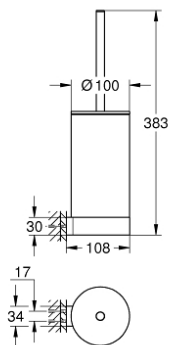

41 076 DC0 **SELECTION TOILET BRUSH SET**

PRODUCT DESCRIPTION

- Colour: supersteel
- material: glass / metal
- wall mounted
- concealed fastening
- GROHE LongLife finish

41 076 DC0 **SELECTION TOILET BRUSH SET**

SPARE PARTS

- 1: Spare brush (Spare part-nr. 40951DC0)
- 1.1: Spare brush head (Spare part-nr. 40791KS1)
- 2: Spare glass for brush (Spare part-nr. 40993000)