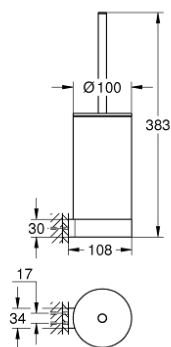

41 076 DC0 SELECTION TOILET BRUSH SET

PRODUCT DESCRIPTION

- Tyc: supersteel
- material: glass / metal
- wall mounted
- concealed fastening
- GROHE LongLife finish

41 076 DC0 **SELECTION TOILET BRUSH SET**

SPARE PARTS

- 1: Spare brush (Spare part-nr. 40951DC0)
- 1.1: Spare brush head (Spare part-nr. 40791KS1)
- 2: Spare glass for brush (Spare part-nr. 40993000)