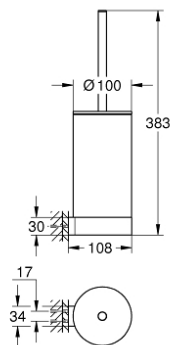

## 41 076 DL0 SELECTION TOILET BRUSH SET

### SPARE PARTS

- 1: Spare brush (Spare part-nr. 40951DL0)
- 1.1: Spare brush head (Spare part-nr. 40791KS1)
- 2: Spare glass for brush (Spare part-nr. 40993000)