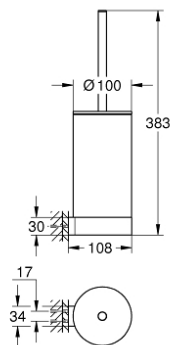

41 076 EN0 SELECTION TOILET BRUSH SET

PRODUCT DESCRIPTION

- Colour: brushed nickel
- material: glass / metal
- wall mounted
- concealed fastening
- GROHE LongLife finish

41 076 EN0 **SELECTION TOILET BRUSH SET**

SPARE PARTS

- 1: Spare brush (Spare part-nr. 40951EN0)
- 1.1: Spare brush head (Spare part-nr. 40791KS1)
- 2: Spare glass for brush (Spare part-nr. 40993000)