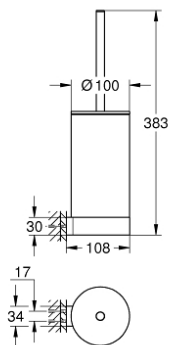

41 076 EN0 SELECTION TOILET BRUSH SET

PRODUCT DESCRIPTION

- Tyc: brushed nickel
- material: glass / metal
- wall mounted
- concealed fastening
- GROHE LongLife finish

41 076 EN0 **SELECTION TOILET BRUSH SET**

SPARE PARTS

- 1: Spare brush (Spare part-nr. 40951EN0)
- 1.1: Spare brush head (Spare part-nr. 40791KS1)
- 2: Spare glass for brush (Spare part-nr. 40993000)