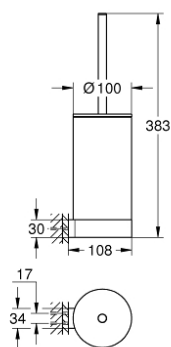

41 076 GL0 SELECTION TOILET BRUSH SET

PRODUCT DESCRIPTION

- Colour: cool sunrise
- material: glass / metal
- wall mounted
- concealed fastening
- GROHE LongLife finish

41 076 GL0 **SELECTION TOILET BRUSH SET**

SPARE PARTS

- 1: Spare brush (Spare part-nr. 40951GL0)
- 1.1: Spare brush head (Spare part-nr. 40791KS1)
- 2: Spare glass for brush (Spare part-nr. 40993000)