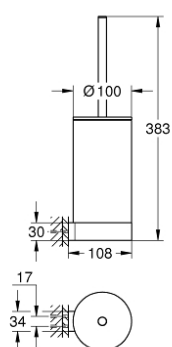

41 076 GL0 SELECTION TOILET BRUSH SET

PRODUCT DESCRIPTION

- Tyc: cool sunrise
- material: glass / metal
- wall mounted
- concealed fastening
- GROHE LongLife finish

41 076 GL0 **SELECTION TOILET BRUSH SET**

SPARE PARTS

- 1: Spare brush (Spare part-nr. 40951GL0)
- 1.1: Spare brush head (Spare part-nr. 40791KS1)
- 2: Spare glass for brush (Spare part-nr. 40993000)