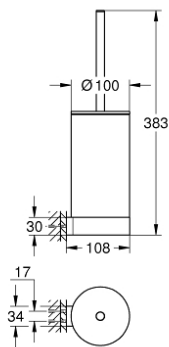

41 076 GN0 SELECTION TOILET BRUSH SET

PRODUCT DESCRIPTION

- Colour: brushed cool sunrise
- material: glass / metal
- wall mounted
- concealed fastening
- GROHE LongLife finish