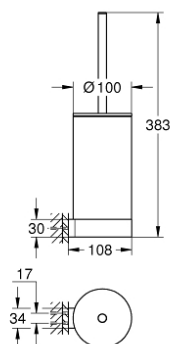

41 076 GN0 SELECTION TOILET BRUSH SET

PRODUCT DESCRIPTION

- Tyc: brushed cool sunrise
- material: glass / metal
- wall mounted
- concealed fastening
- GROHE LongLife finish

41 076 GN0 SELECTION TOILET BRUSH SET

SPARE PARTS

- 1: Spare brush (Spare part-nr. 40951GN0)
- 1.1: Spare brush head (Spare part-nr. 40791KS1)
- 2: Spare glass for brush (Spare part-nr. 40993000)