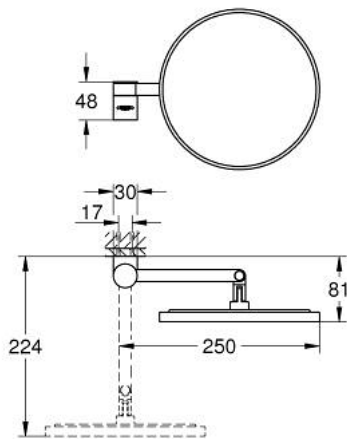

41 077 DC0 SELECTION SHAVING MIRROR

PRODUCT DESCRIPTION

- Colour: supersteel
- material: glass / metal
- without lights
- magnification: x 7
- concealed fastening
- GROHE LongLife finish