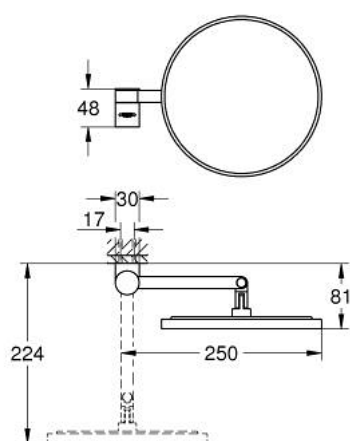

41 077 DC0 **SELECTION SHAVING MIRROR**

PRODUCT DESCRIPTION

- Typ: supersteel
- material: glass / metal
- without lights
- magnification: x 7
- concealed fastening
- GROHE LongLife finish