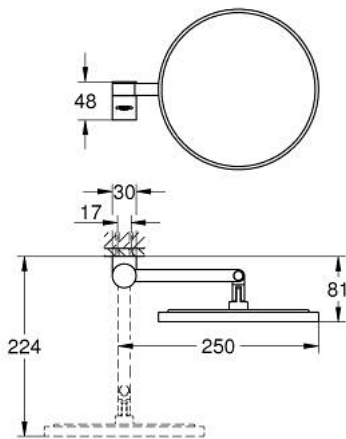

41 077 GL0 SELECTION SHAVING MIRROR

PRODUCT DESCRIPTION

- Colour: cool sunrise
- material: glass / metal
- without lights
- magnification: x 7
- concealed fastening
- GROHE LongLife finish