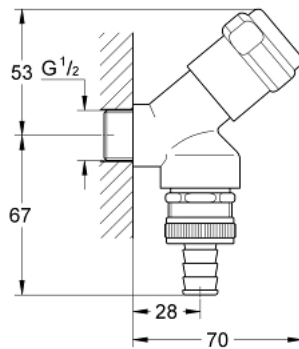

## 41 190 000 FITTING COMBINATION 1/2"

### PRODUCT DESCRIPTION

- Colour: chrome
- wall mounted
- Fitting combination 1/2"
- with safety unit type HD (pipe ventilating valve combined with non-return valve)
- grease chamber headpart 1/2" for closable hose connection
- protected against backflow
- GROHE LongLife finish

### SPARE PARTS

1: Headpart 1/2" (Spare part-nr. 41818000)

1.1: Snap insert (Spare part-nr. 4184200M)

2: Cone (Spare part-nr. 41835000)

3: Handle (Spare part-nr. 41000000)\*

\* Optional accessories