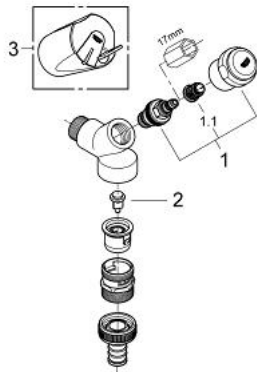

## 41 190 000 FITTING COMBINATION 1/2"

### PRODUCT DESCRIPTION

- Colour: chrome
- wall mounted
- Fitting combination 1/2"
- with safety unit type HD (pipe ventilating valve combined with non-return valve)
- grease chamber headpart 1/2" for closable hose connection
- protected against backflow
- GROHE LongLife finish

### SPARE PARTS

1: Headpart 1/2" (Spare part-nr. 41818000)

1.1: Snap insert (Spare part-nr. 4184200M)

2: Cone (Spare part-nr. 41835000)

3: Handle (Spare part-nr. 41000000)\*

\* Optional accessories