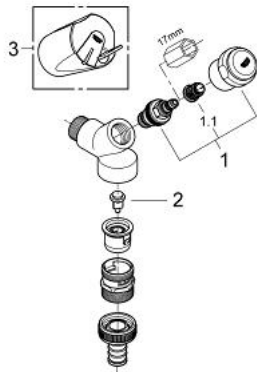

41 190 000 FITTING COMBINATION 1/2"

PRODUCT DESCRIPTION

- Tyc: Chrome
- wall mounted
- slanted seat model
- with safety unit type HD (pipe ventilating valve combined with non-return valve)
- grease chamber headpart 1/2" for closable hose connection
- protected against backflow
- GROHE LongLife finish

41 190 000 FITTING COMBINATION 1/2"

SPARE PARTS

1: Headpart 1/2" (Spare part-nr. 41818000)

1.1: Snap insert (Spare part-nr. 4184200M)

2: Cone (Spare part-nr. 41835000)

3: Handle (Spare part-nr. 41000000)*

* Optional accessories