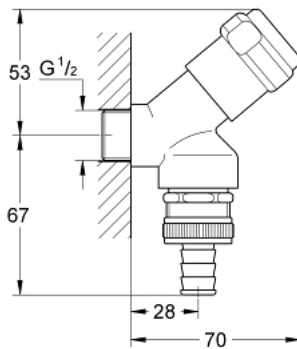

41 190 000 FITTING COMBINATION 1/2"

PRODUCT DESCRIPTION

- Tyc: Chrome
- wall mounted
- slanted seat model
- with safety unit type HD (pipe ventilating valve combined with non-return valve)
- grease chamber headpart 1/2" for closable hose connection
- protected against backflow
- GROHE LongLife finish

41 190 000 FITTING COMBINATION 1/2"

SPARE PARTS

1: Headpart 1/2" (Spare part-nr. 41818000)

1.1: Snap insert (Spare part-nr. 4184200M)

2: Cone (Spare part-nr. 41835000)

3: Handle (Spare part-nr. 41000000)*

* Optional accessories