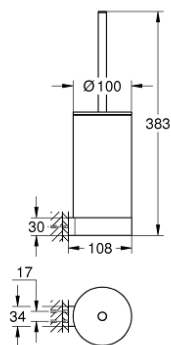

41 215 KF0 SELECTION TOILET BRUSH SET

PRODUCT DESCRIPTION

- Colour: phantom black
- material: glass / metal
- wall mounted
- concealed fastening
- professional exclusive

41 215 KF0 SELECTION TOILET BRUSH SET

SPARE PARTS

- 1: Spare brush (Spare part-nr. 40951KF0)
- 1.1: Spare brush head (Spare part-nr. 40791001)
- 2: Spare glass for brush (Spare part-nr. 40993000)