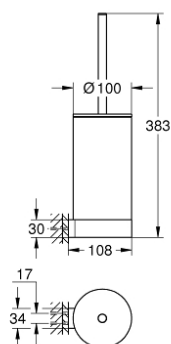

41 215 KF0 SELECTION TOILET BRUSH SET

PRODUCT DESCRIPTION

- Tyc: phantom black
- material: glass / metal
- wall mounted
- concealed fastening
- professional exclusive

41 215 KF0 SELECTION TOILET BRUSH SET

SPARE PARTS

- 1: Spare brush (Spare part-nr. 40951KF0)
- 1.1: Spare brush head (Spare part-nr. 40791001)
- 2: Spare glass for brush (Spare part-nr. 40993000)