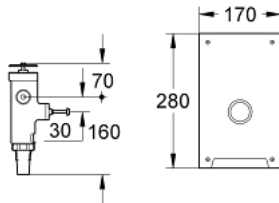

42 902 000 FLUSH VALVE FOR WC

PRODUCT DESCRIPTION

- Colour: chrome
- concealed installation
- 3/4"
- 6 - 9 l adjustable
- stainless steel flush plate
- without stop valve
- without flush pipe
- to replace against model 663.04.200 (G1)

42 902 000 FLUSH VALVE FOR WC

SPARE PARTS

- 1: Flush plate (Spare part-nr. 43176000)
- 2: Mounting set (Spare part-nr. 43269000)