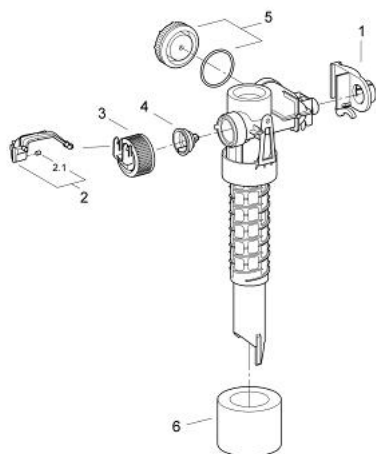

43 991 000 **FILLING VALVE**

PRODUCT DESCRIPTION

- Colour: chrome
- for concealed flushing cisterns
- brass connection thread 3/8"

43 991 000 FILLING VALVE

SPARE PARTS

- 1: Valve support (Spare part-nr. 43995000)
- 2: Lever (Spare part-nr. 43734000)
- 2.1: Seal (Spare part-nr. 4377000M)
- 3: Valve head (Spare part-nr. 43536000)
- 4: Membrane (Spare part-nr. 4375800M)
- 5: Screw cap (Spare part-nr. 43735000)
- 6: Valve FLOAT, 5 pcs.. (Spare part-nr. 4379100M)