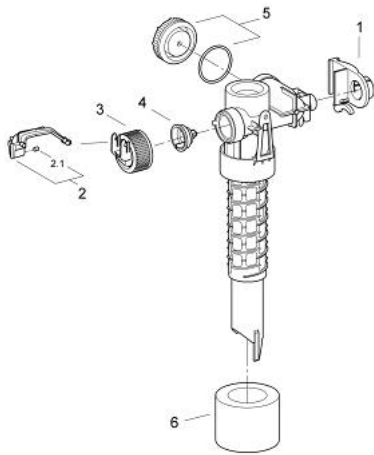

43 991 000 **FILLING VALVE**

PRODUCT DESCRIPTION

- Tyc: Chrome
- for concealed flushing cisterns
- brass connection thread 3/8"

43 991 000 FILLING VALVE

SPARE PARTS

- 1: Valve support (Spare part-nr. 43995000)
- 2: Lever (Spare part-nr. 43734000)
- 2.1: Seal (Spare part-nr. 4377000M)
- 3: Valve head (Spare part-nr. 43536000)
- 4: Membrane (Spare part-nr. 4375800M)
- 5: Screw cap (Spare part-nr. 43735000)
- 6: Valve float, 5 pcs. (Spare part-nr. 4379100M)